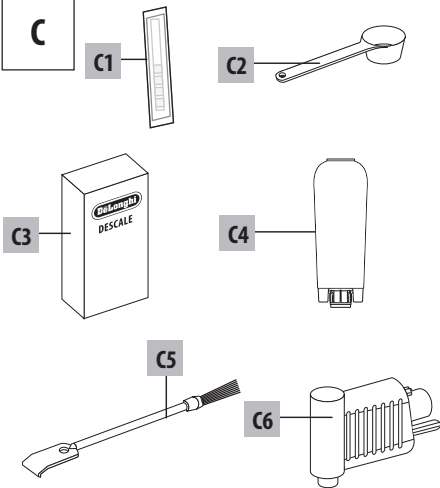

**Register Now**   
[www.delonghi.com/register](http://www.delonghi.com/register)

5713247061\_00\_0420

---

ECAM55X.6Y

BEAN TO CUP ESPRESSO AND  
CAPPUCCINO MACHINE  
Instruction for Use

Instruction videos available at:  
<http://ecam55065.delonghi.com>

---

**DeLonghi**

**B**

**C**

**D**

**A**