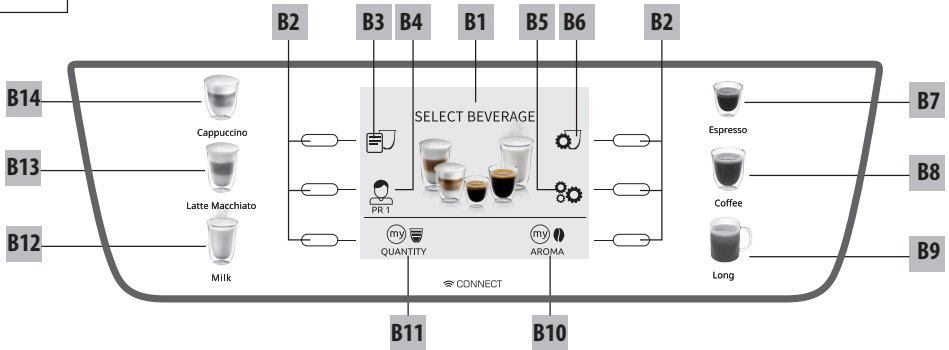

**Register Now**   
[www.delonghi.com/register](http://www.delonghi.com/register)

5713247061\_00\_0420

---

ECAM55X.6Y

BEAN TO CUP ESPRESSO AND  
CAPPUCCINO MACHINE  
Instruction for Use

Instruction videos available at:  
<http://ecam55065.delonghi.com>

---

**DeLonghi**

**B**

**C**

**D**

**A**